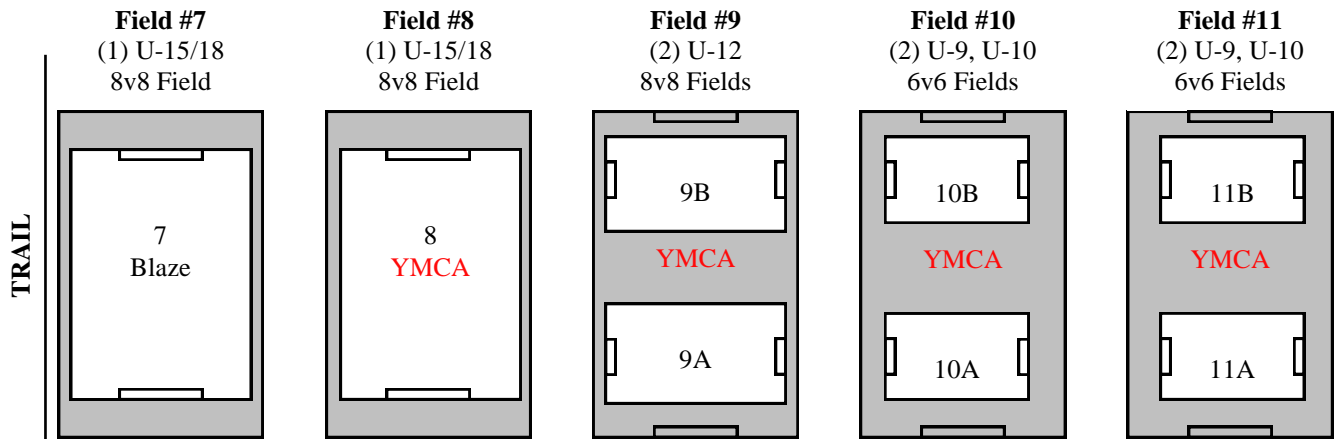

BRENTWOOD FIELD MAP

overview
7/26/11

* Not to scale

BRENTWOOD FAMILY YMCA Soccer Field Layout

* Not to scale

CROCKETT PARK...

Practice Field set up for Fall 2011

* Not to scale

= Goals

= Lights

TRAIL

TREE LINE

Field #1 Games Only **Field #2** **Field #3** **Field #4** (2) U-12 8v8 Fields (1) U-15/18 8v8 Field **Field #5** (4) U-7, U-8 4v4 Fields **Field #6** (4) U-7, U-8 4v4 Fields