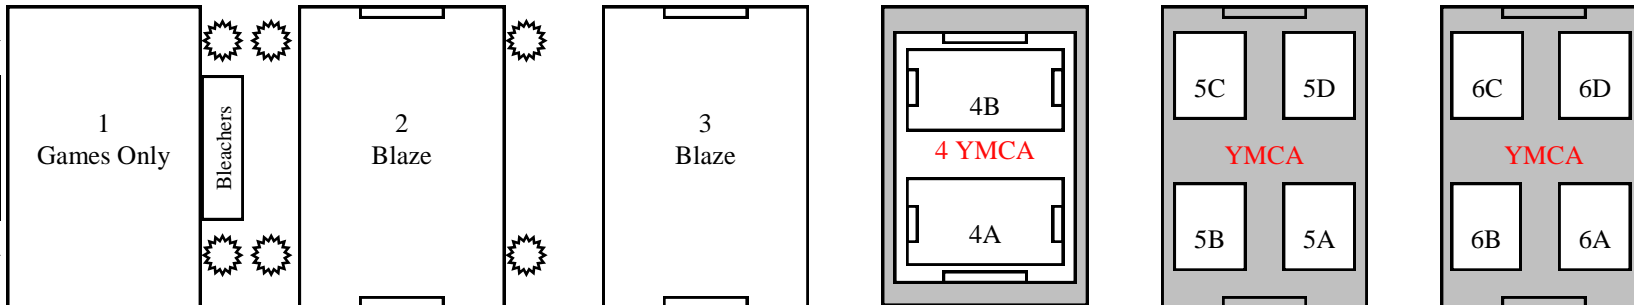

BRENTWOOD FIELD MAP

overview
7/26/11

* Not to scale

BRENTWOOD FAMILY YMCA Soccer Field Layout

* Not to scale

CROCKETT PARK...

Practice Field set up for Fall 2011

* Not to scale

= Goals

= Lights

TRAIL

TREE LINE

Field #1 Games Only **Field #2** **Field #3** **Field #4** (2) U-12 8v8 Fields (1) U-15/18 8v8 Field **Field #5** (4) U-7, U-8 4v4 Fields **Field #6** (4) U-7, U-8 4v4 Fields