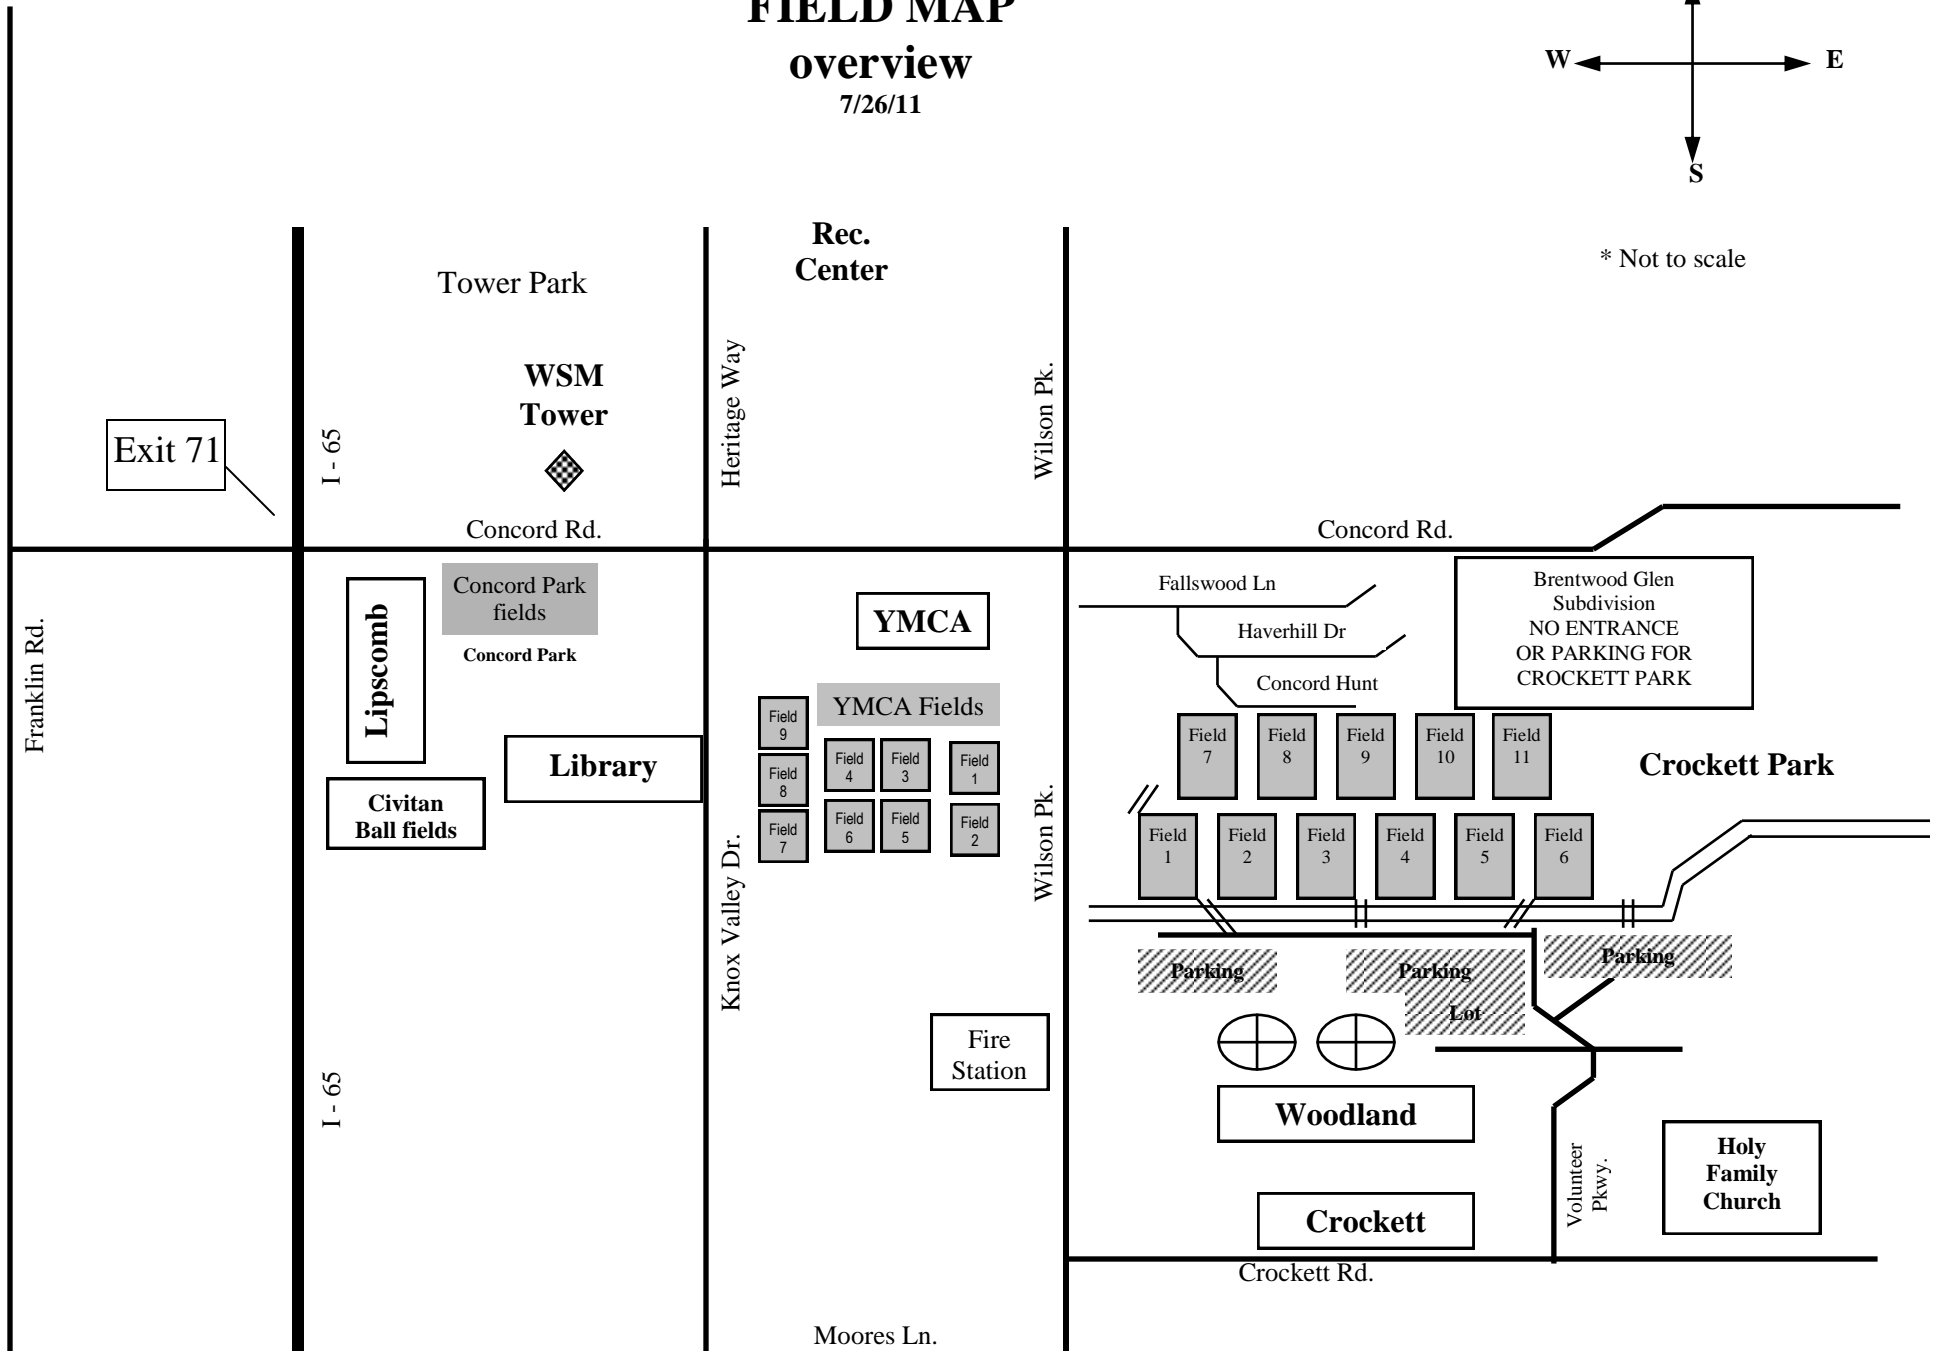

BRENTWOOD FIELD MAP

overview
7/26/11

* Not to scale

BRENTWOOD FAMILY YMCA Soccer Field Layout

* Not to scale

CROCKETT PARK...

Practice Field set up for Fall 2011

* Not to scale

= Goals

= Lights

TRAIL

TREE LINE

Field #1 Games Only **Field #2** **Field #3** **Field #4** (2) U-12 8v8 Fields (1) U-15/18 8v8 Field **Field #5** (4) U-7, U-8 4v4 Fields **Field #6** (4) U-7, U-8 4v4 Fields

TRAIL

PARKING

CROCKETT PARK...

Game Field set up for Fall 2011