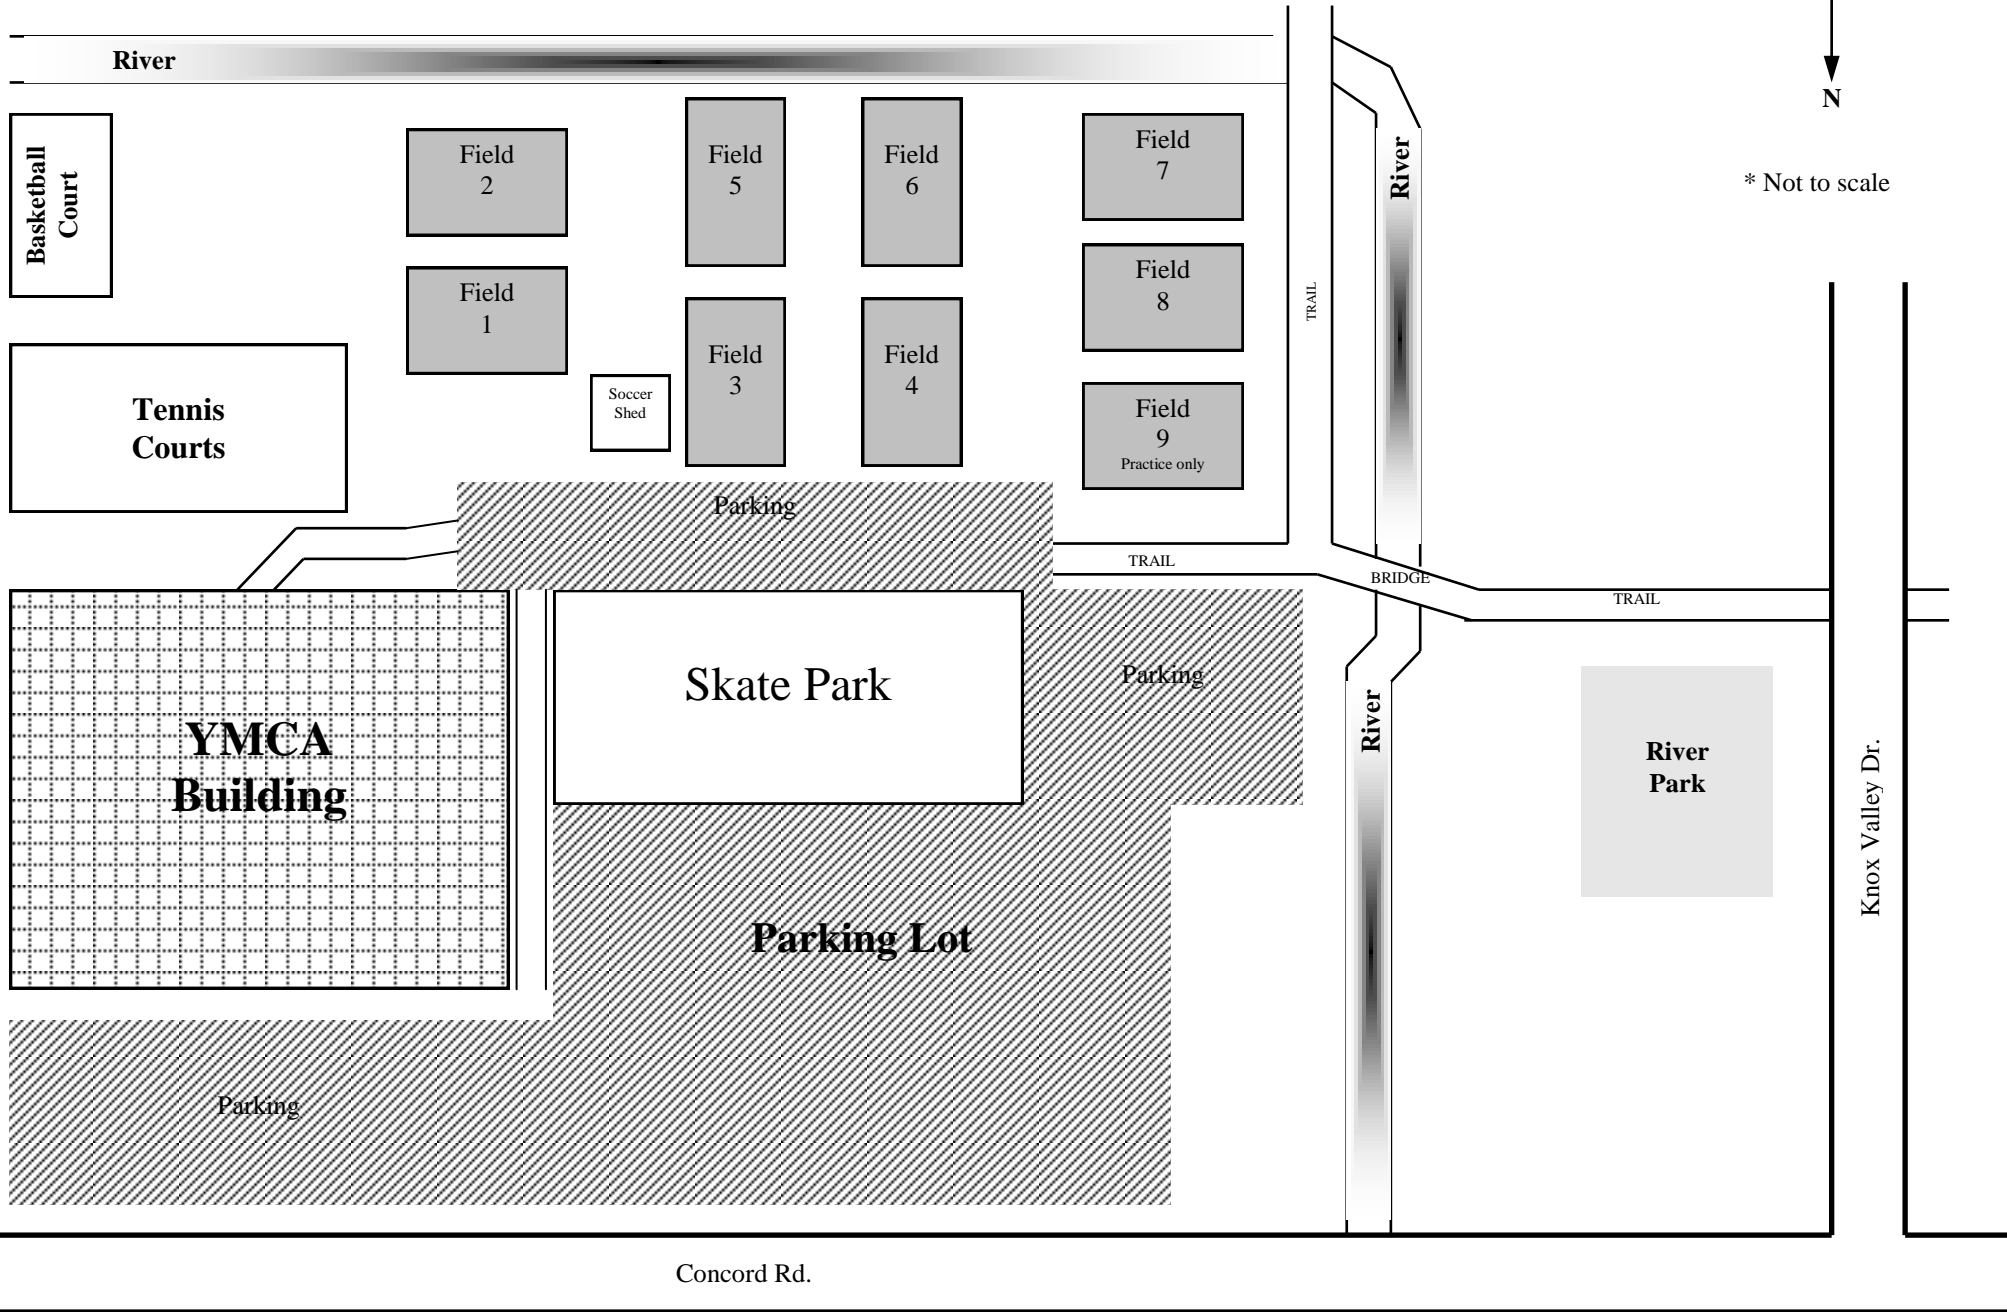

BRENTWOOD FIELD MAP

overview
7/26/11

* Not to scale

BRENTWOOD FAMILY YMCA Soccer Field Layout

* Not to scale

CROCKETT PARK...

Practice Field set up for Fall 2011

* Not to scale

= Goals

= Lights

TRAIL

TREE LINE

Field #1 Games Only **Field #2** **Field #3** **Field #4** (2) U-12 8v8 Fields (1) U-15/18 8v8 Field **Field #5** (4) U-7, U-8 4v4 Fields **Field #6** (4) U-7, U-8 4v4 Fields

TRAIL

PARKING

CROCKETT PARK...

Game Field set up for Fall 2011