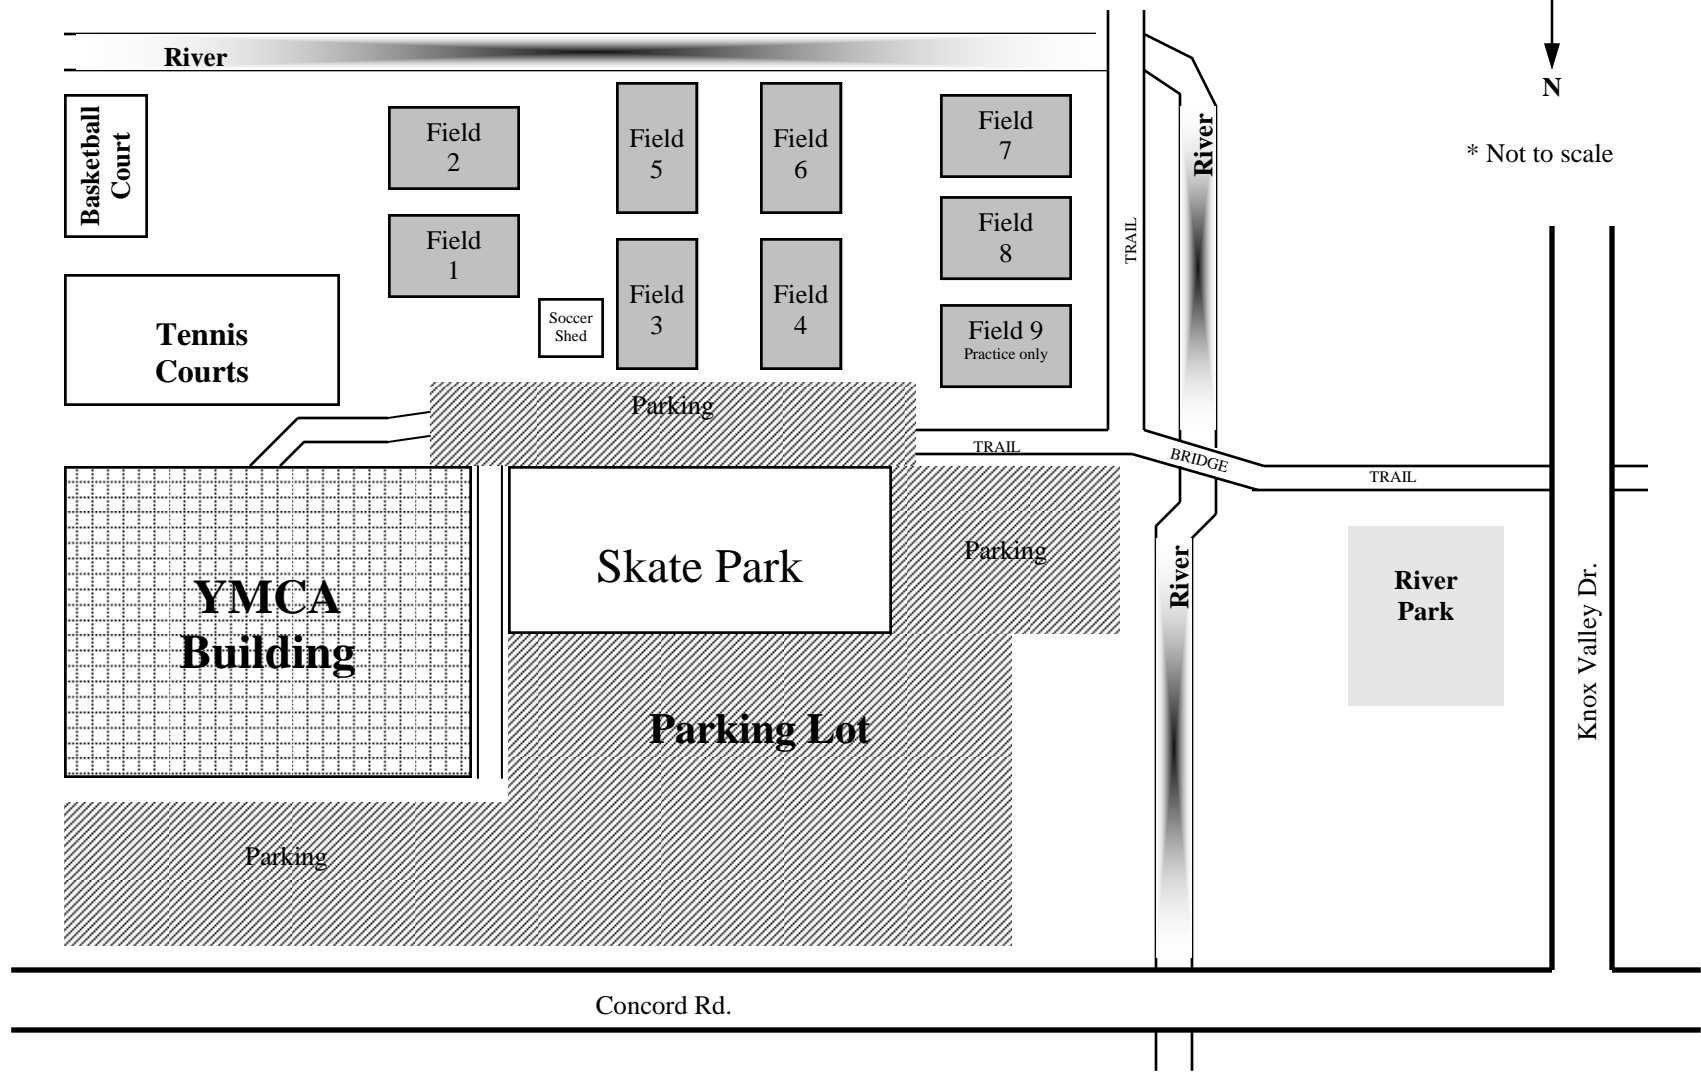

BRENTWOOD FIELD MAP

overview

2/15/10

* Not to scale

BRENTWOOD FAMILY YMCA Soccer Field Layout

* Not to scale

CROCKETT PARK...

Practice Field set up for Spring 2010

* Not to scale

☐ = Goals

☀ = Lights

CROCKETT PARK...

Game Field set up for Spring 2010

* Not to scale

☐ = Goals

☼ = Lights