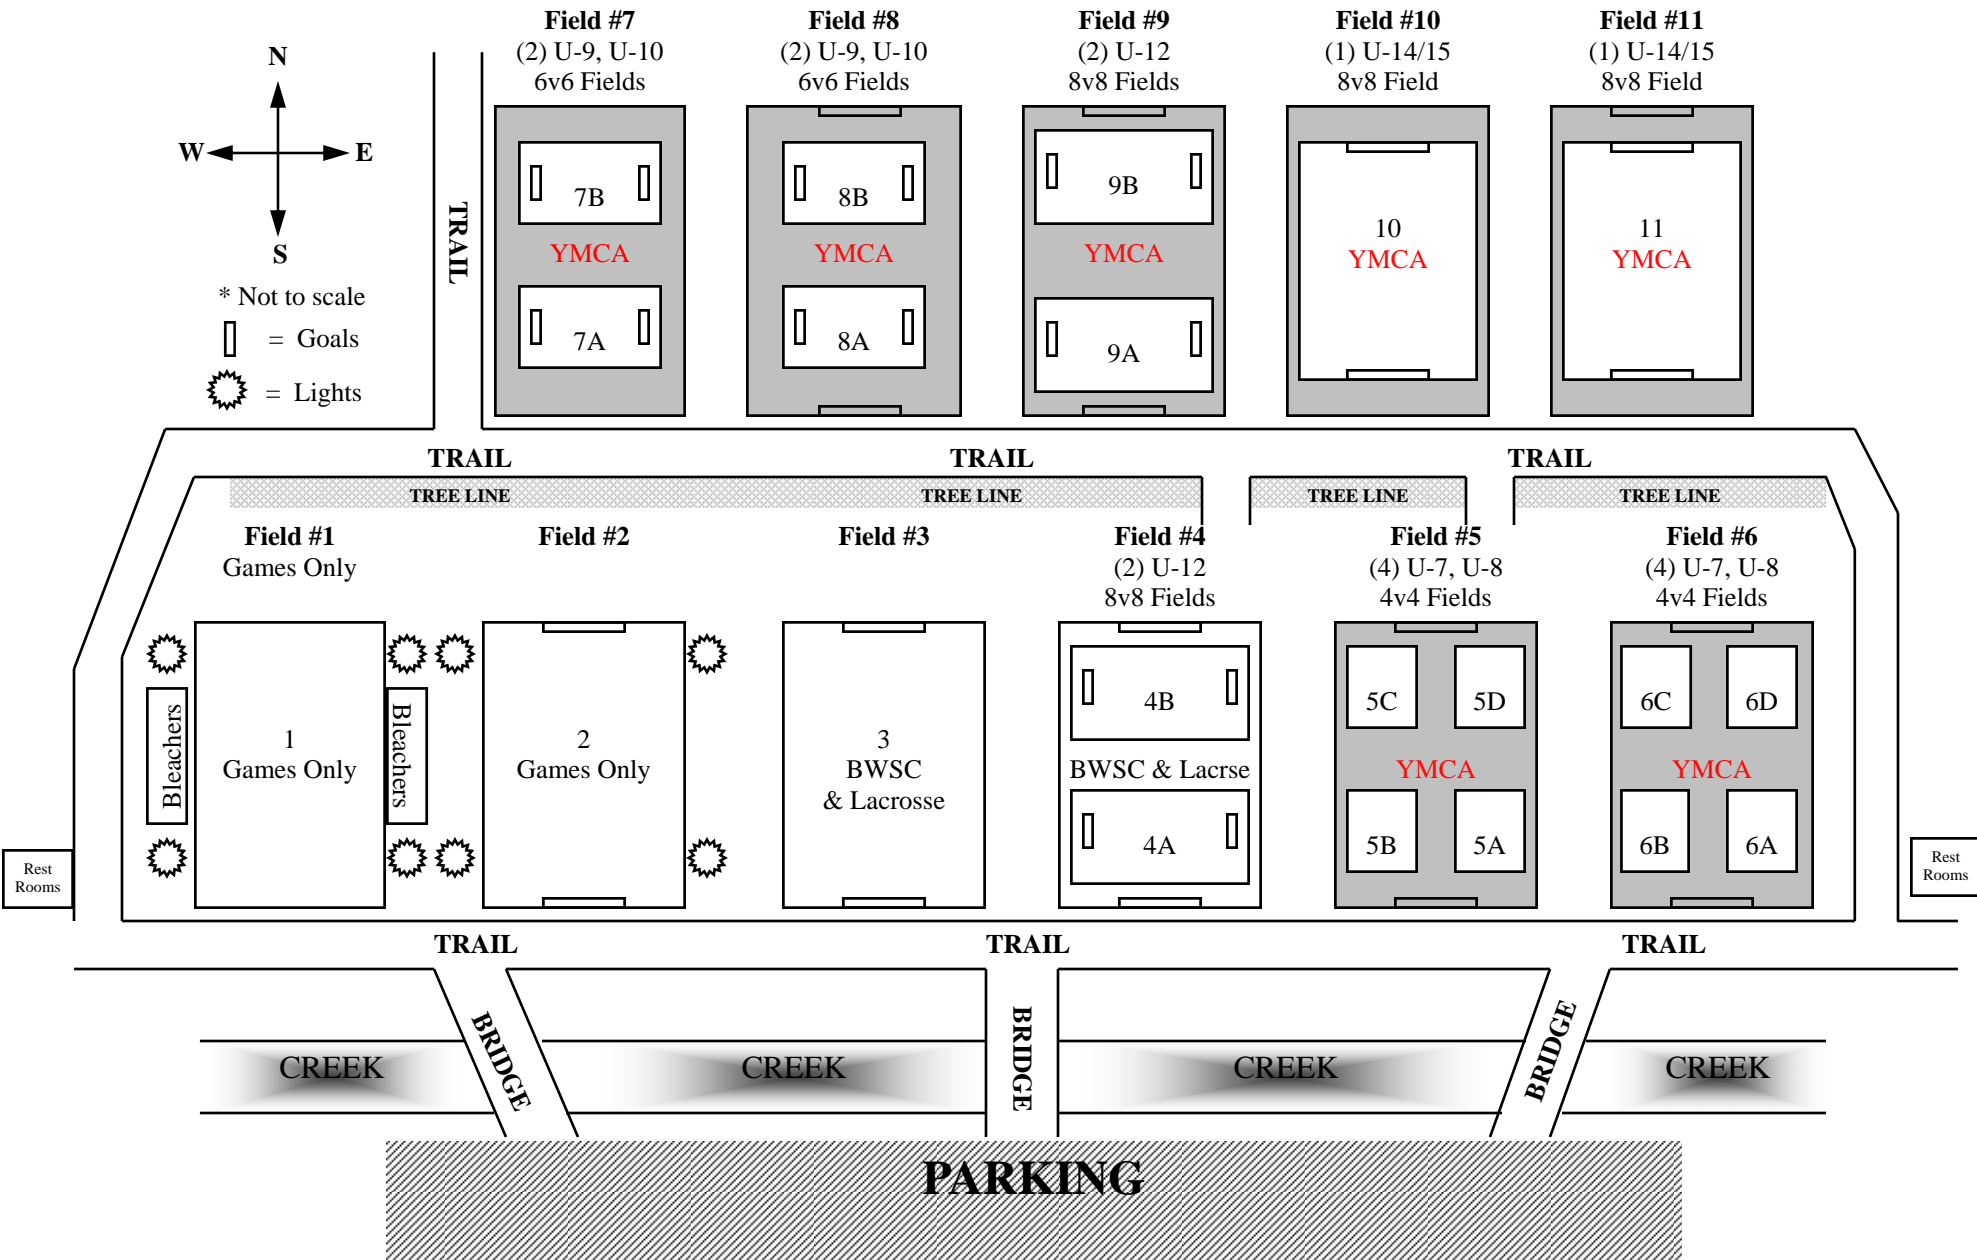

BRENTWOOD FIELD MAP

overview

2/15/10

* Not to scale

BRENTWOOD FAMILY YMCA Soccer Field Layout

* Not to scale

CROCKETT PARK...

Practice Field set up for Spring 2010

* Not to scale

☐ = Goals

☀ = Lights

CROCKETT PARK...

Game Field set up for Spring 2010

* Not to scale

☐ = Goals

☼ = Lights