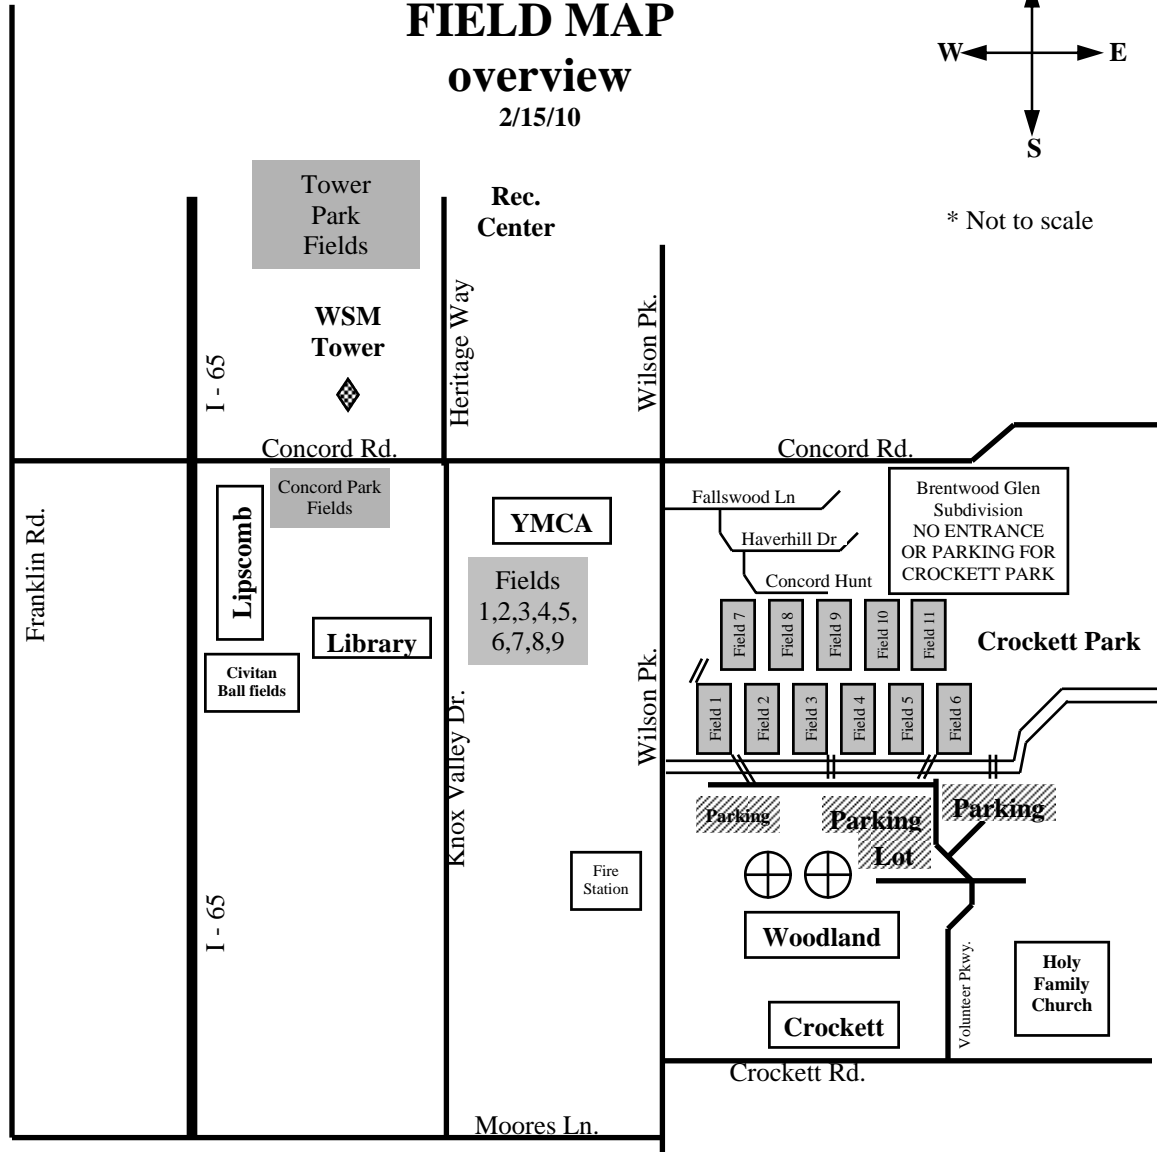

BRENTWOOD FIELD MAP

overview

2/15/10

* Not to scale

BRENTWOOD FAMILY YMCA Soccer Field Layout

* Not to scale

CROCKETT PARK...

Practice Field set up for Spring 2010

* Not to scale

☐ = Goals

☀ = Lights

CROCKETT PARK...

Game Field set up for Spring 2010

* Not to scale

☐ = Goals

☼ = Lights