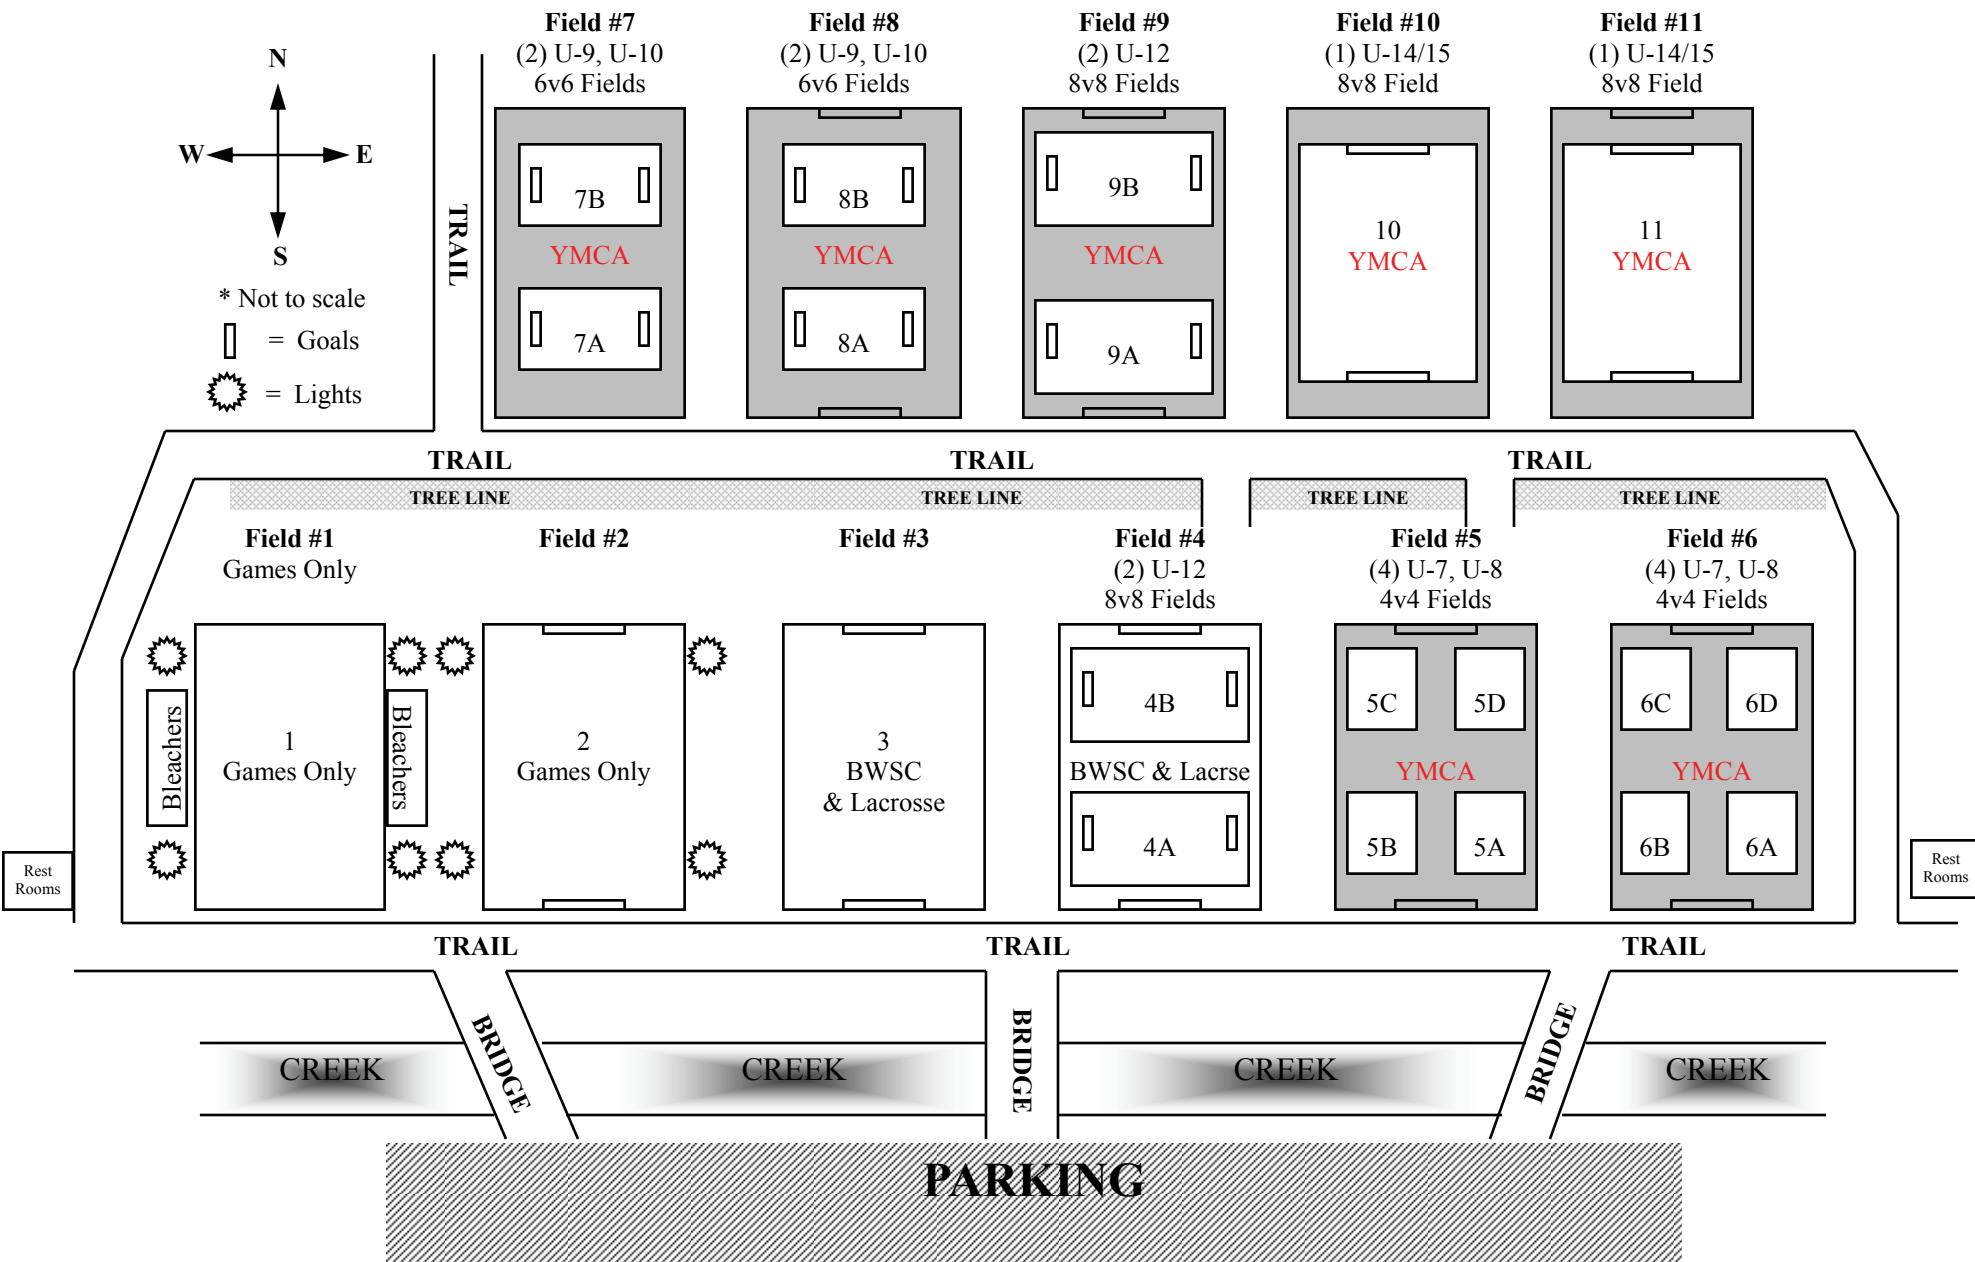

BRENTWOOD FIELD MAP

overview

2/14/09

* Not to scale

BRENTWOOD FAMILY YMCA Soccer Field Layout

* Not to scale

CROCKETT PARK...

Practice Field set up for Spring 2009

* Not to scale

☐ = Goals

☀ = Lights

CROCKETT PARK...

Game Field set up for Spring 2009

* Not to scale

☐ = Goals

☼ = Lights