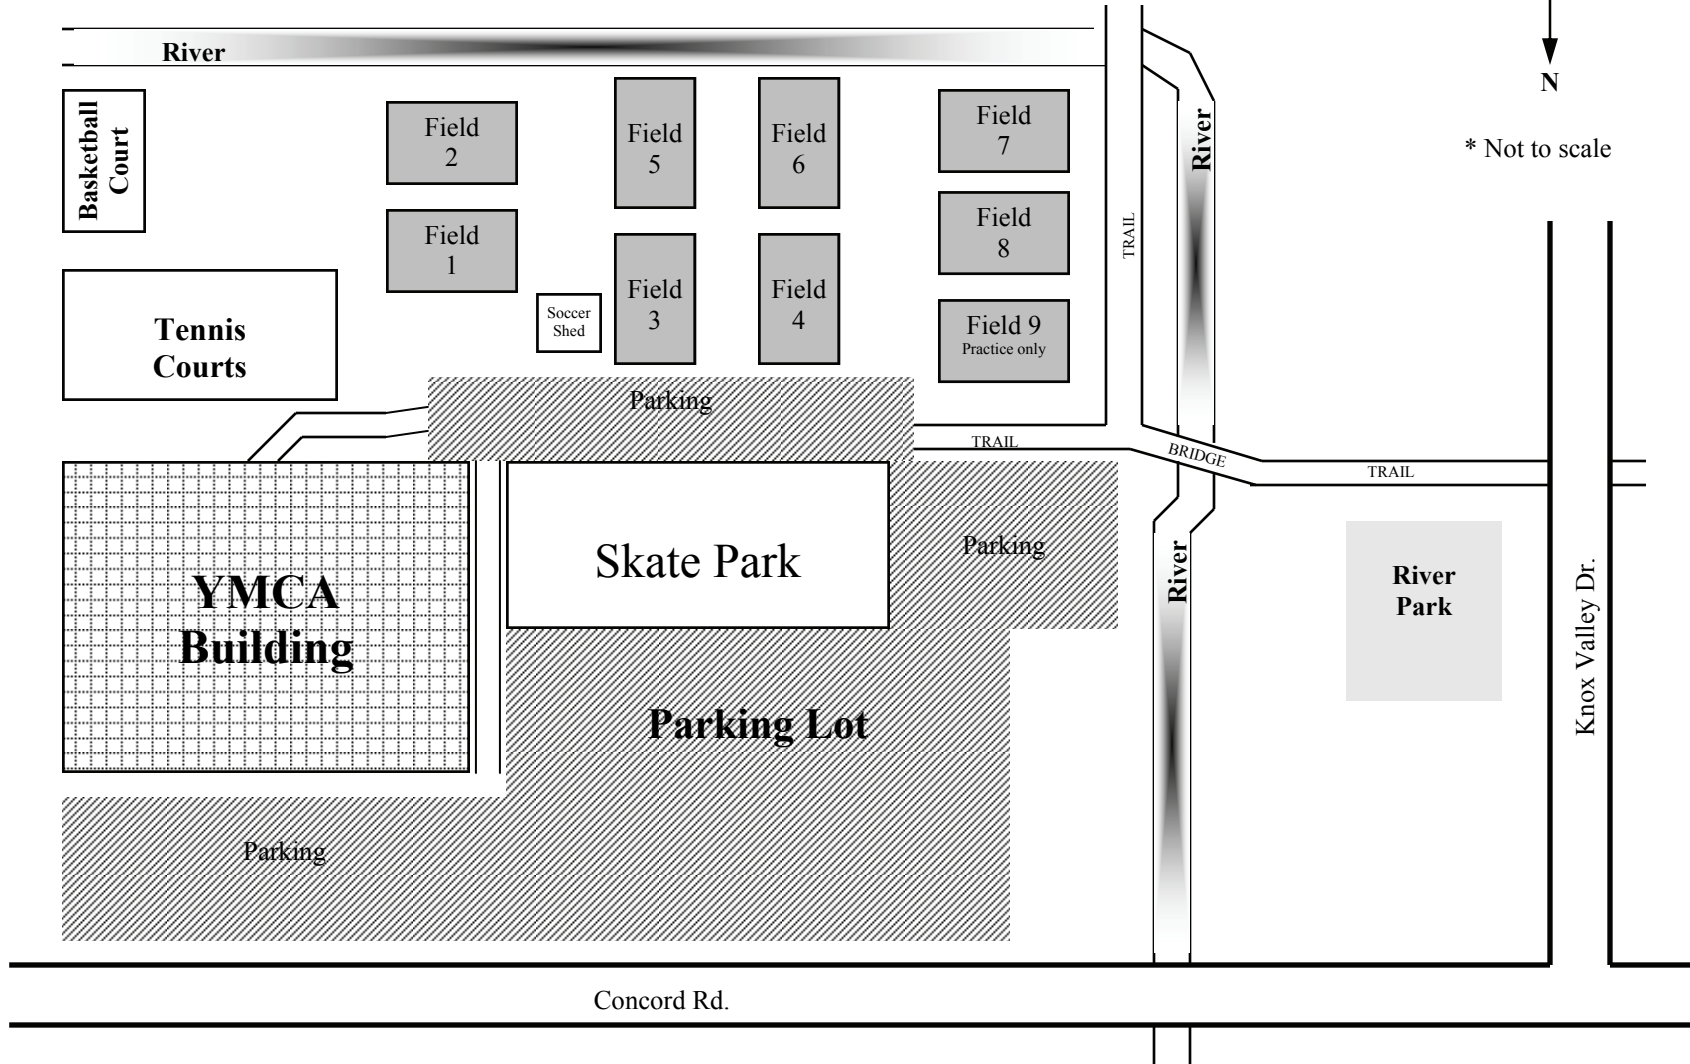

BRENTWOOD FIELD MAP

overview

2/14/09

* Not to scale

BRENTWOOD FAMILY YMCA Soccer Field Layout

* Not to scale

CROCKETT PARK...

Practice Field set up for Spring 2009

* Not to scale

☐ = Goals

☀ = Lights

CROCKETT PARK...

Game Field set up for Spring 2009

* Not to scale

☐ = Goals

☼ = Lights