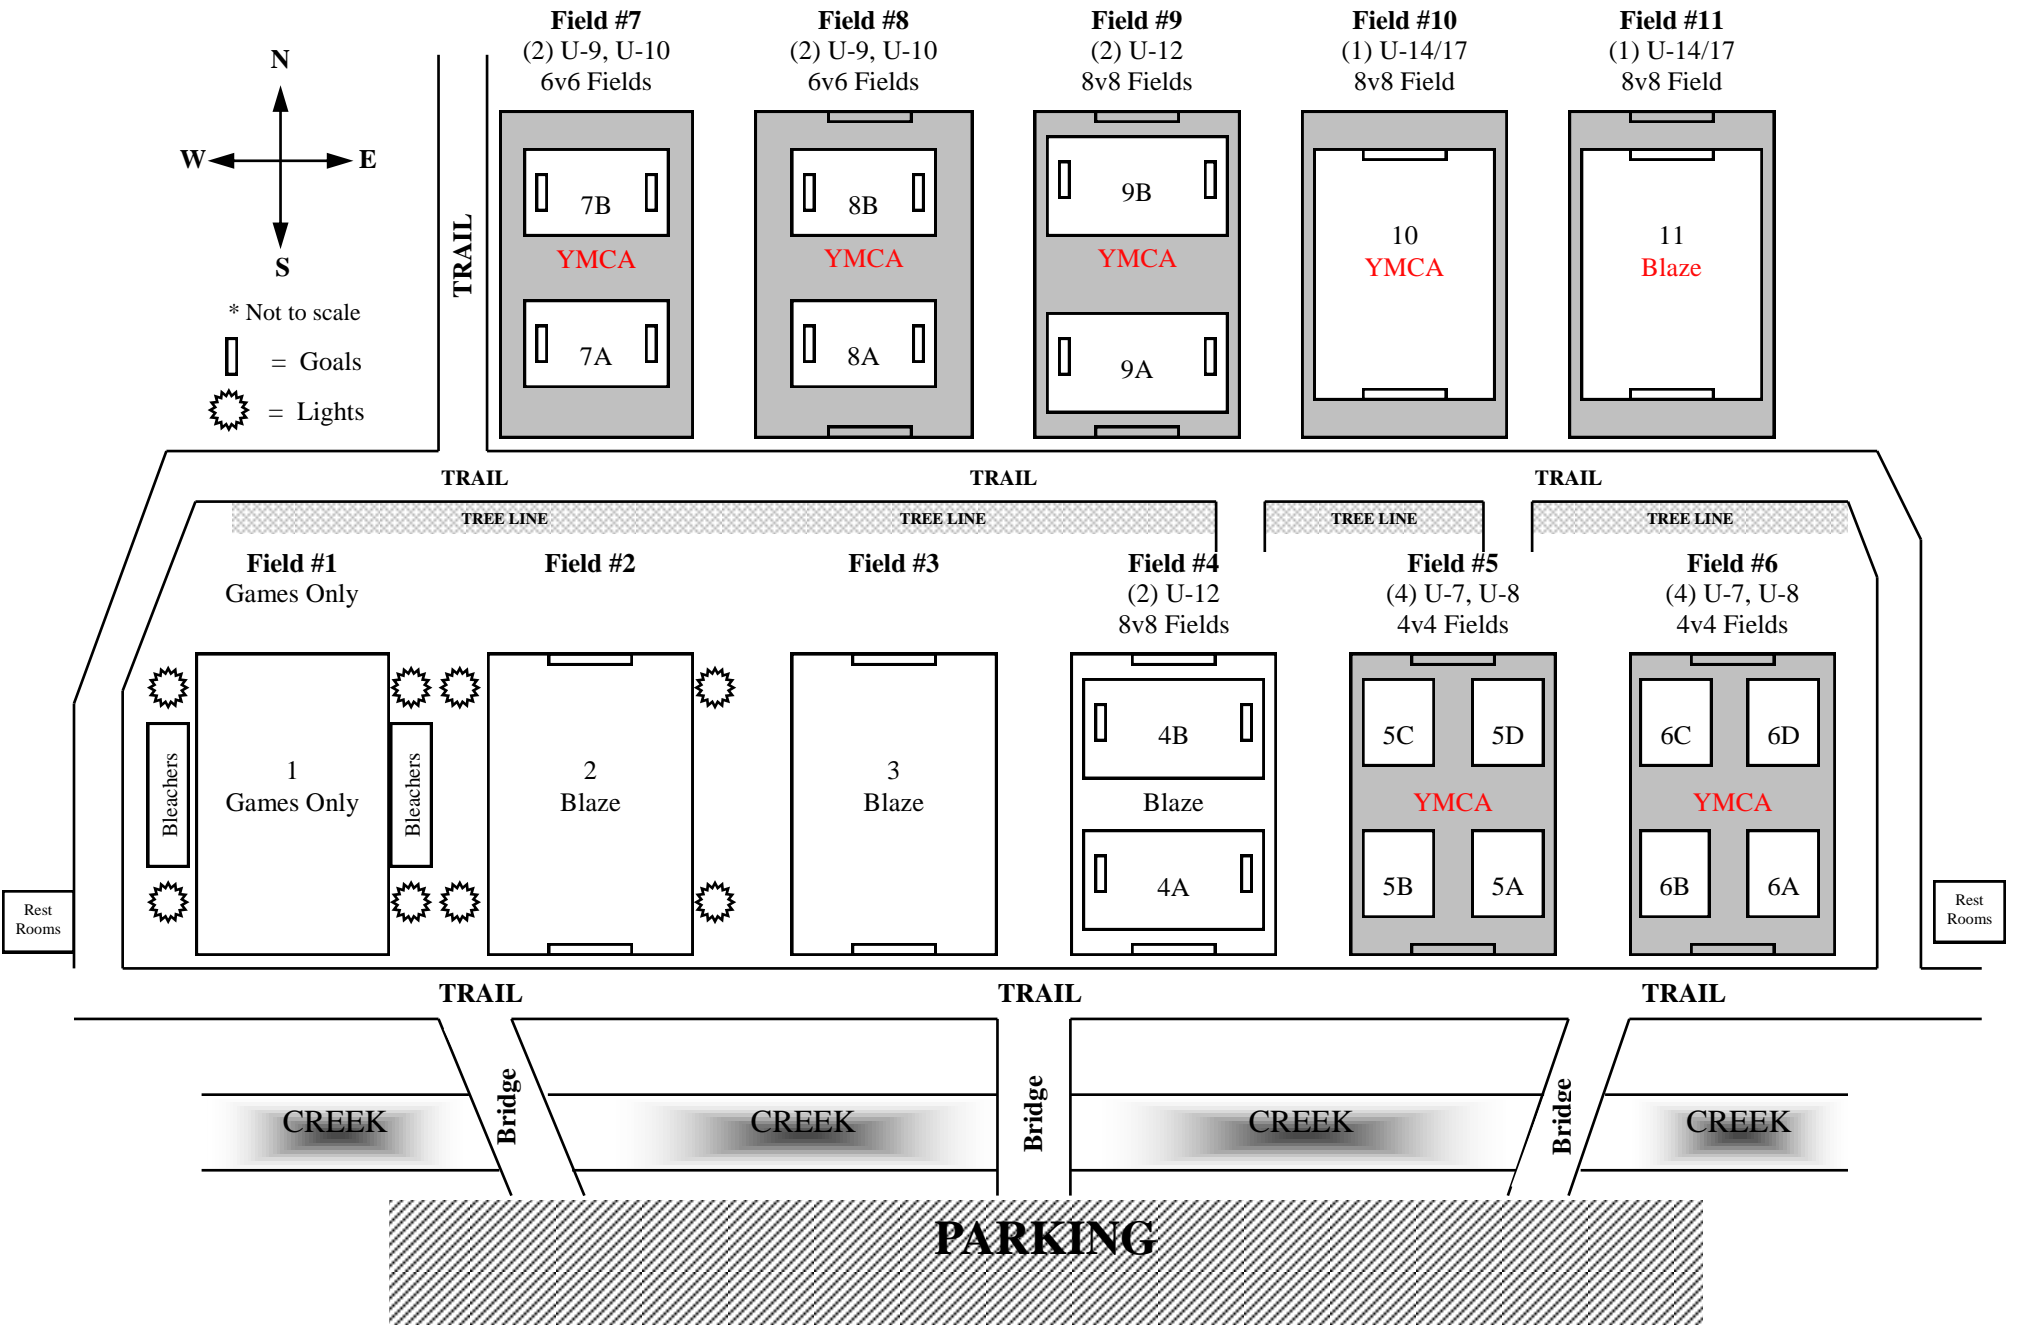

BRENTWOOD FIELD MAP

overview
8/11/10

* Not to scale

BRENTWOOD FAMILY YMCA Soccer Field Layout

* Not to scale

Concord Rd.

CROCKETT PARK...

Practice Field set up for Fall 2010

* Not to scale

☐ = Goals

☼ = Lights

CROCKETT PARK...

Game Field set up for Fall 2010

* Not to scale

☐ = Goals

☀ = Lights