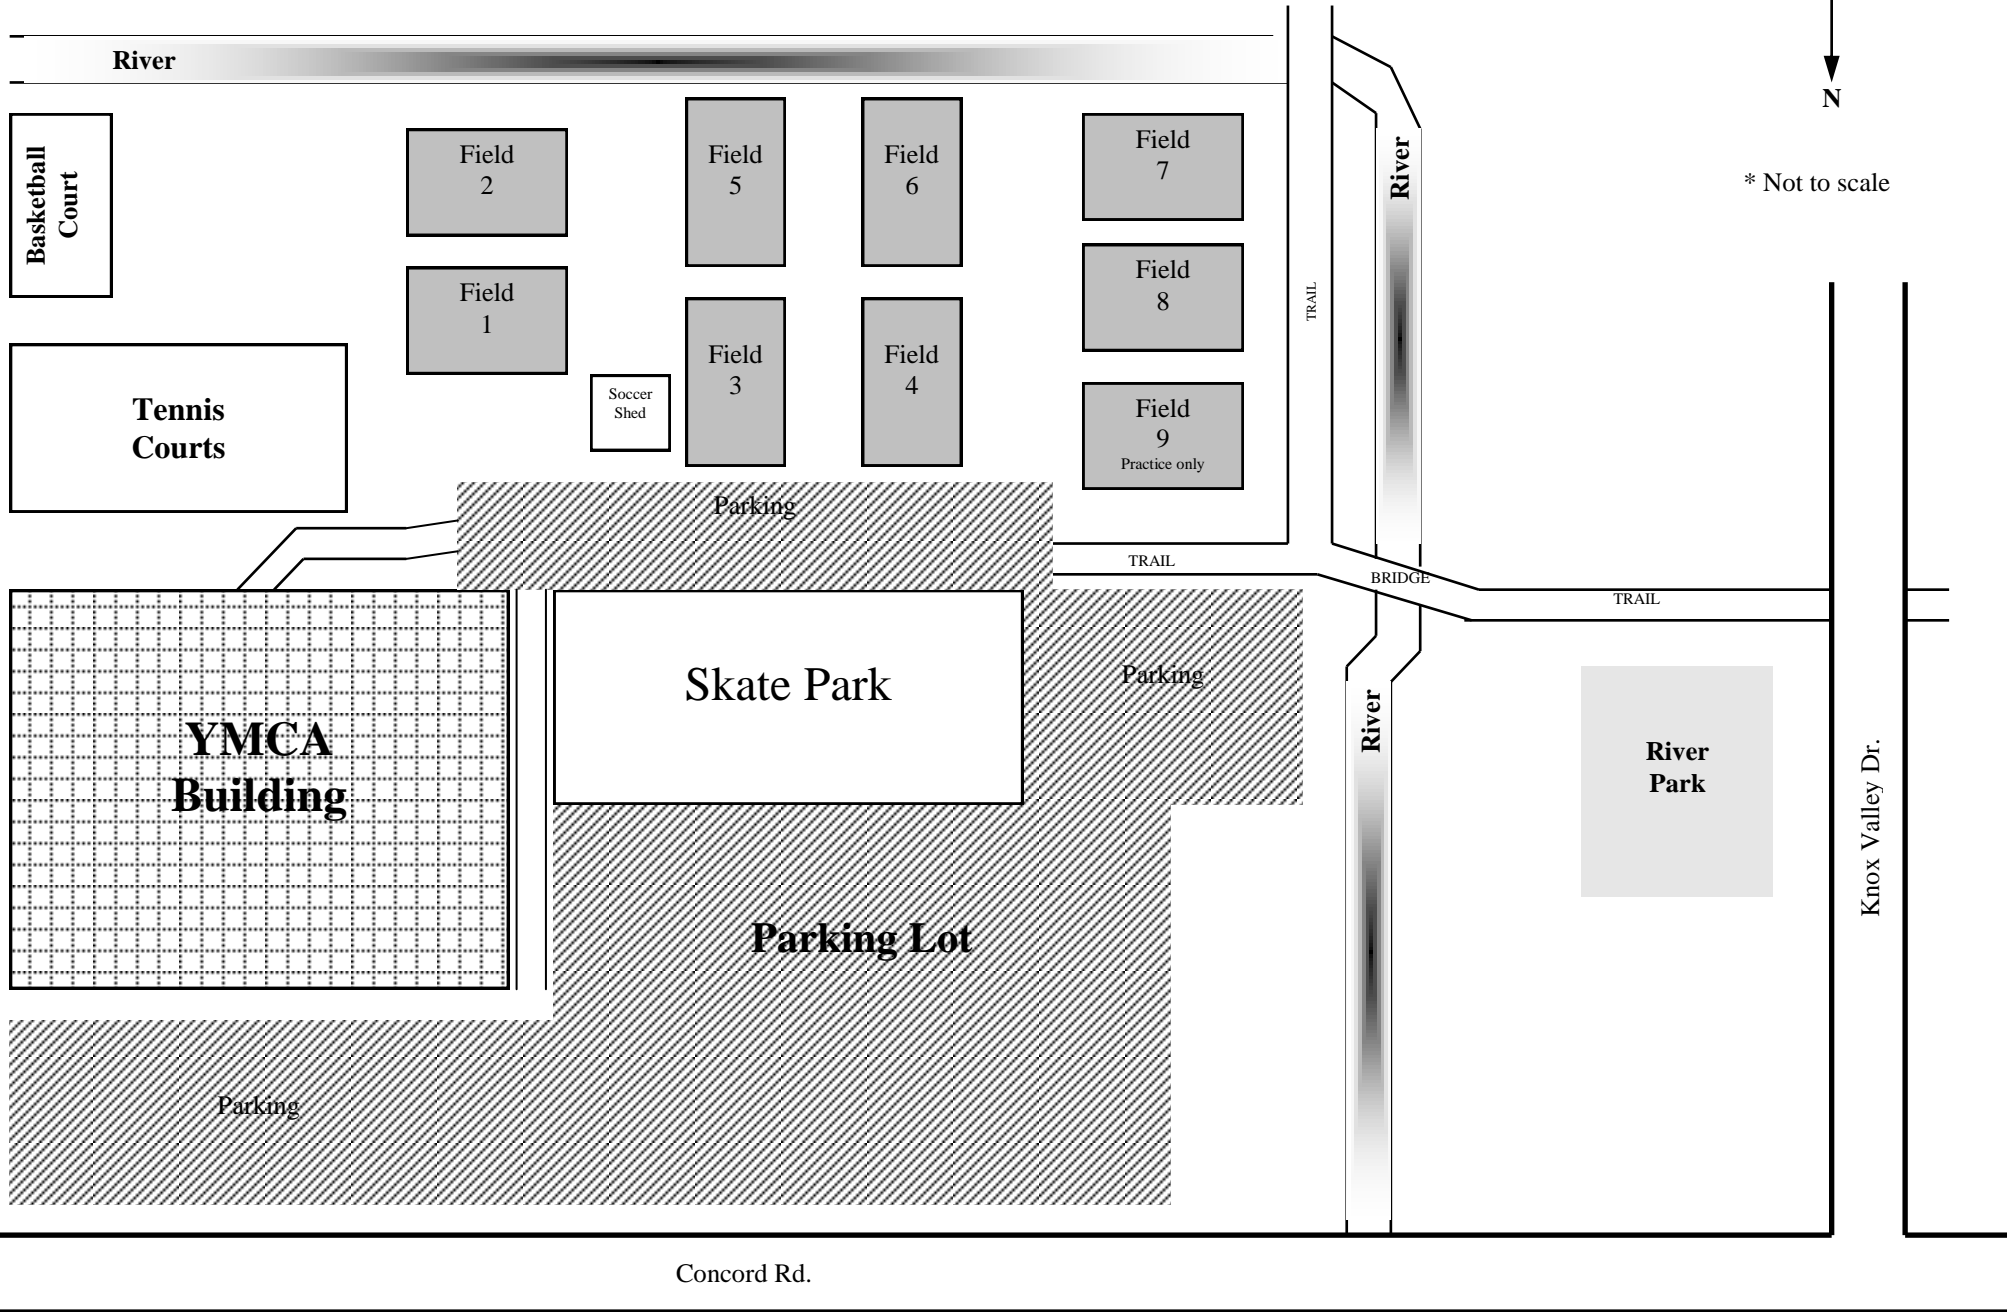

BRENTWOOD FIELD MAP

overview
8/11/10

* Not to scale

BRENTWOOD FAMILY YMCA Soccer Field Layout

* Not to scale

Concord Rd.

CROCKETT PARK...

Practice Field set up for Fall 2010

* Not to scale

☐ = Goals

☼ = Lights

CROCKETT PARK...

Game Field set up for Fall 2010

* Not to scale

☐ = Goals

☀ = Lights