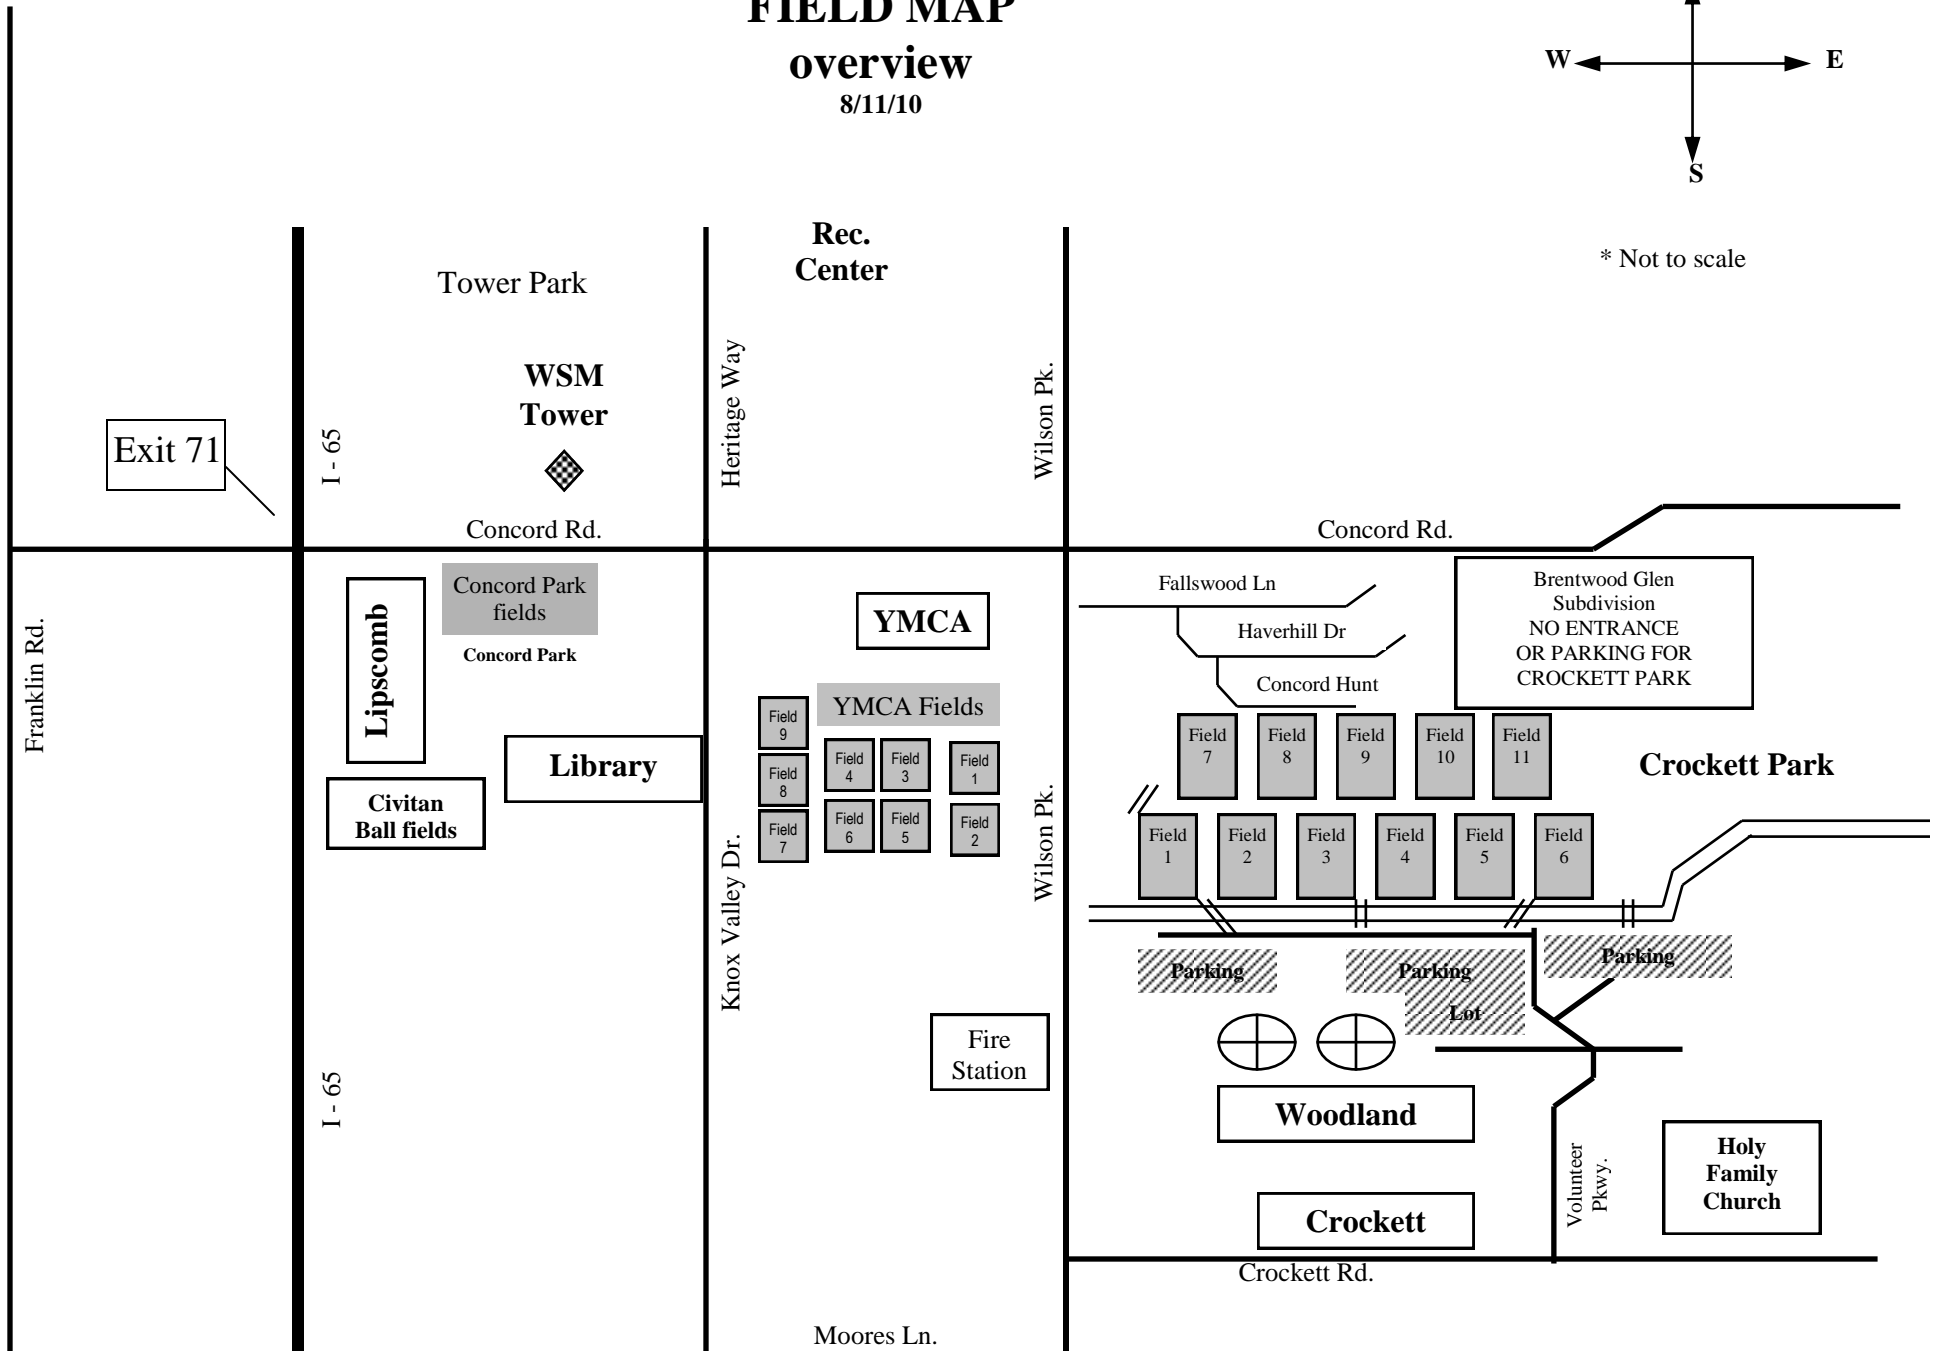

BRENTWOOD FIELD MAP

overview
8/11/10

* Not to scale

BRENTWOOD FAMILY YMCA Soccer Field Layout

* Not to scale

Concord Rd.

CROCKETT PARK...

Practice Field set up for Fall 2010

* Not to scale

☐ = Goals

☼ = Lights

CROCKETT PARK...

Game Field set up for Fall 2010

* Not to scale

☐ = Goals

☀ = Lights